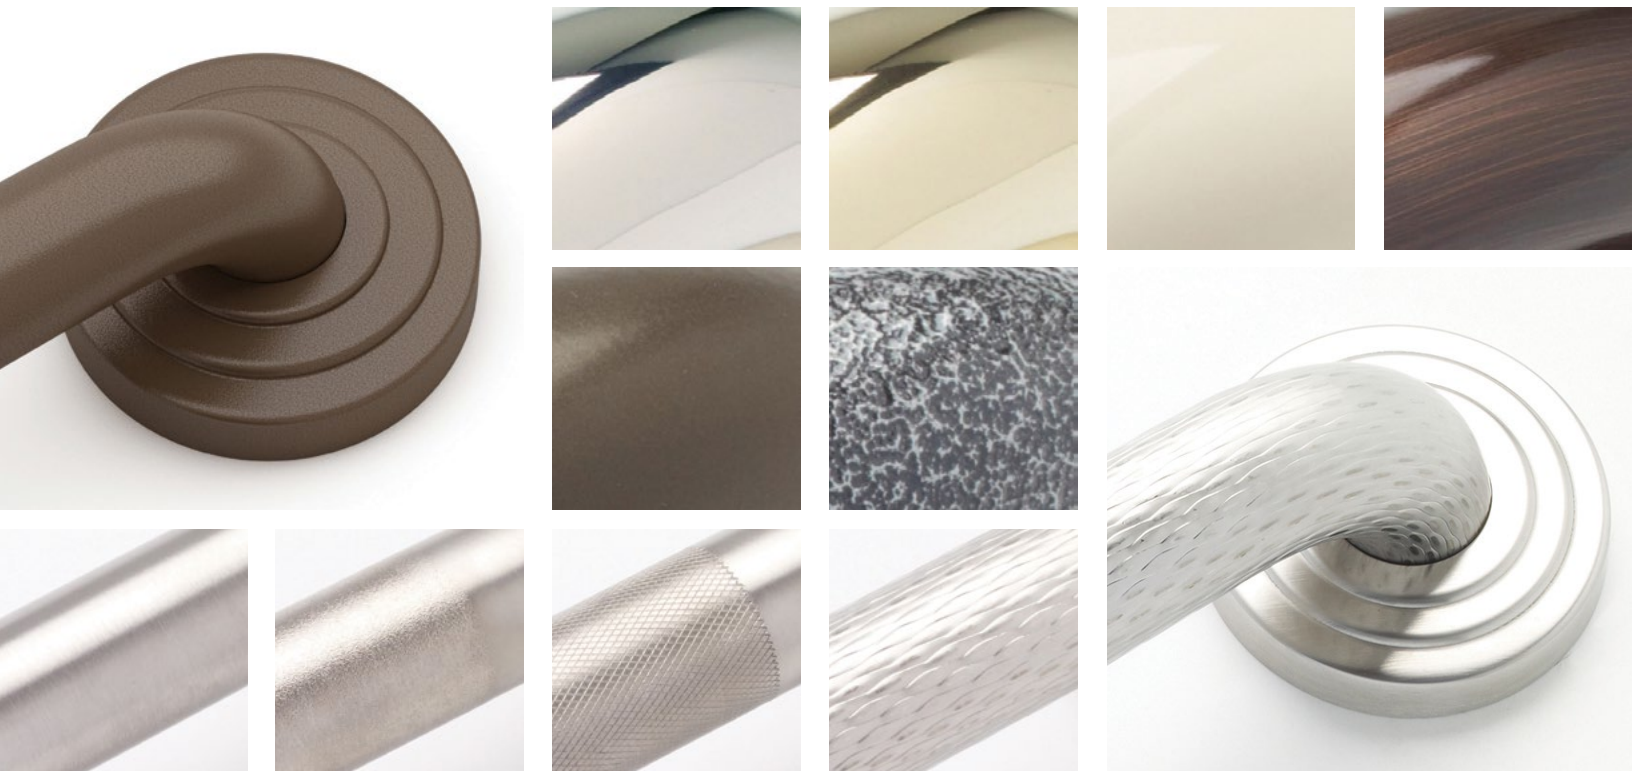

Making life easier

with style and confidence.

Signature Grab bars

Contact us today
Accessible Solutions is an
Authorized source for all
Elcoma products

888-534-9211
debbie@MakeYourHome Accessible.com

For the look and for your security.

The Elcoma Signature series is a reflection of our Premier line of grab bars with additional decorative flange covers. This new series is a fantastic line of affordable grab bars that are available in all lengths with your choice of round or square flange covers.

Flange style

Round flange

Square flange

Grip options

Smooth

Peened

Knurled

Shurgrip (1.25" only)

Diameter (Inch):
1.25

Sizes (Inch):
12, 16, 18, 24, 30,
32, 36, 42, 48

White

Biscuit

Almond

Oil rubbed
bronze-light

Oil rubbed
bronze-dark

Old world
bronze