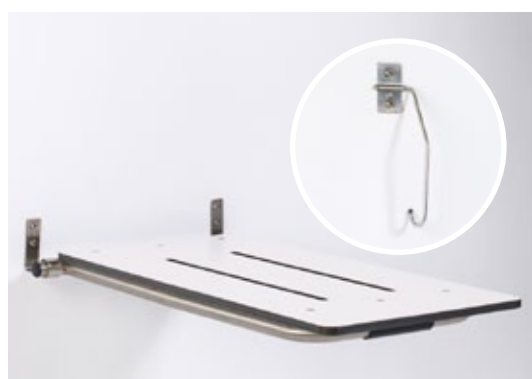

Enjoy the comforts
of daily life.

Premium
Shower seats

Shower with ease, comfort & security.

Elcoma shower seats come in a wide range of styles, colors and sizes. We offer many choices of seat tops available in L-shaped and rectangular. Any style shower seat can be specifically design to meet any special needs. Elcoma is pleased to now offer folding shower seats with legs, that are designed for larger weight capacities.

Shower seats

L-Shaped: **60/61 style**

Sizes (Inch):
26, 28, 30, 32, 34.5

Rectangular: **62 style**

Sizes (Inch):
24, 26, 28, 30, 32, 34.5

Junior: **63 style**

Sizes (Inch):
16 & 18

Shower seats (with legs)

L-Shaped: **60/61 style**

Sizes (Inch):
26, 28, 30, 32, 34.5

Rectangular: **62 style**

Sizes (Inch):
24, 26, 28, 30, 32, 34.5

Junior: **63 style**

Sizes (Inch):
16 & 18

Flip up tub seats

70 style