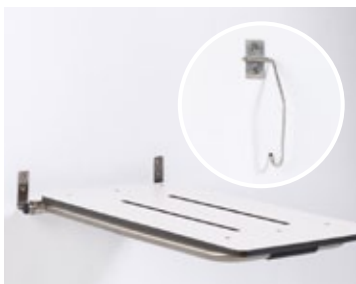

Flip up tub seats

70 style

Sizes (Inch):
28 & 32

Available finishes