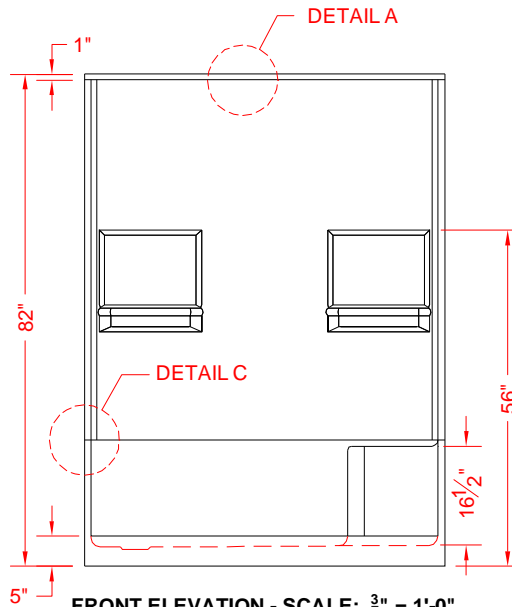

MODEL: 4LDSS6030

ALL ACCESSORIES OPTIONAL

Remodeler

PERSPECTIVE VIEW - N.T.S.
MODEL SHOWN HERE AS: LEFT HAND

TOP VIEW - SCALE $\frac{3}{8}'' = 1'-0''$

ASSEMBLY VIEW - N.T.S.

FRONT ELEVATION - SCALE: $\frac{3}{8}'' = 1'-0''$

Features:

- Gelcoat/fiberglass four-piece seat shower module
- "Diamond Tile" wall finish, white (standard)
- Integral full wood backing for strength and unlimited accessory placement
- The authentic look of ceramic tile without the grout
- Easy in-place assembly from the front

* - SEE BACK FOR DETAIL SECTIONS

PRODUCT SPECIFICATIONS:

- Four-piece seat shower module shall be constructed of gelcoat/fiberglass with full integral plywood backing in the walls
- Rough-In: Stud opening +1/4" -0" Nominal Dimensions.