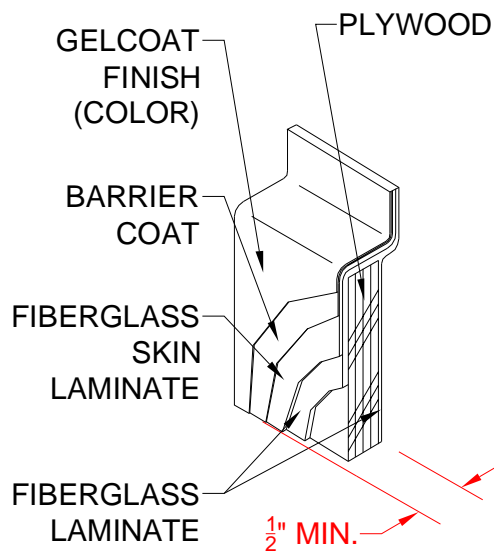

* - SEE BACK FOR DETAIL SECTIONS

PRODUCT SPECIFICATIONS:

- Four-piece seat shower module shall be constructed of gelcoat/fiberglass with full integral plywood backing in the walls
- Rough-In: Stud opening +1/4" -0" Nominal Dimensions.

ACCESSORIES:

INSTALLED BY OTHERS:

- Grab bar
- Mixing valve, pressure balanced, lever handle, preplumbed tee to supply elbow
- Vacuum breaker
- Curtain and rod

CODES:

- Designed and manufactured in compliance with the following standards and codes:
- A.N.S.I. Z1241.2 Standards for plastic Bathtubs and Showers

NOTICE OF LIMITATION:

- Non U.P.C. OR I.P.C.

DIV. OF FIBERGLASS SYSTEMS INC.
www.best-bath.com 1-800-727-9907

We reserve the right to make revisions without notice in the design of fixtures or in packaging unless this right has specifically been waived at the time the order is accepted.

Remodeler

DETAIL A - SCALE N.T.S.
WALL SECTION DETAIL

DETAIL B - SCALE N.T.S.
WALL SNAP JOINT DETAIL

DETAIL C - SCALE N.T.S.
WALL / PAN JOINT DETAIL

DETAIL D - SCALE N.T.S.
TYPICAL FRAMING DETAIL