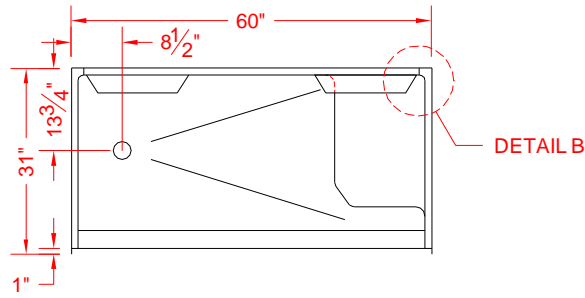

MODEL: 4LDSS6030

ALL ACCESSORIES OPTIONAL

Remodeler

PERSPECTIVE VIEW - N.T.S.
MODEL SHOWN HERE AS: LEFT HAND

TOP VIEW - SCALE $\frac{3}{8}'' = 1'-0''$

ASSEMBLY VIEW - N.T.S.

FRONT ELEVATION - SCALE: $\frac{3}{8}'' = 1'-0''$

Features:

- Gelcoat/fiberglass four-piece seat shower module
- "Diamond Tile" wall finish, white (standard)
- Integral full wood backing for strength and unlimited accessory placement
- The authentic look of ceramic tile without the grout
- Easy in-place assembly from the front

* - SEE BACK FOR DETAIL SECTIONS

PRODUCT SPECIFICATIONS:

- Four-piece seat shower module shall be constructed of gelcoat/fiberglass with full integral plywood backing in the walls
- Rough-In: Stud opening +1/4" -0" Nominal Dimensions.