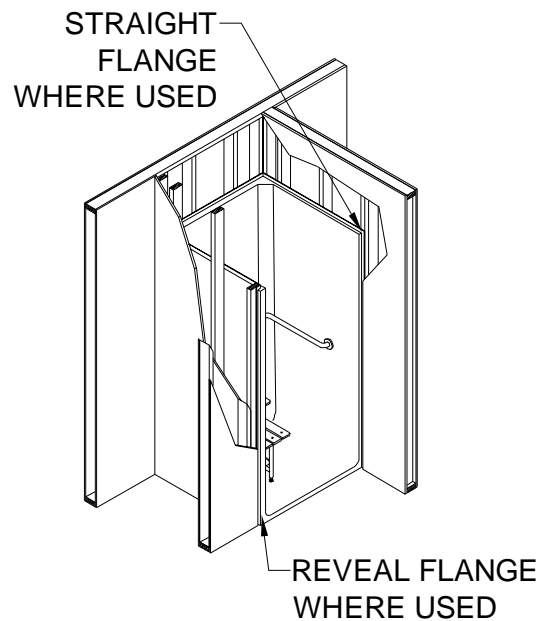

* - SEE BACK FOR DETAIL SECTIONS

PRODUCT SPECIFICATIONS:

- Four-piece seat shower module shall be constructed of gelcoat/fiberglass with full integral plywood backing in the walls
- Rough-In: Stud opening +1/4" -0" Nominal Dimensions.

Remodeler

DETAIL A - SCALE N.T.S.
WALL SECTION DETAIL

DETAIL B - SCALE N.T.S.
WALL SNAP JOINT DETAIL

DETAIL C - SCALE N.T.S.
WALL / PAN JOINT DETAIL

DETAIL D - SCALE N.T.S.
TYPICAL FRAMING DETAIL