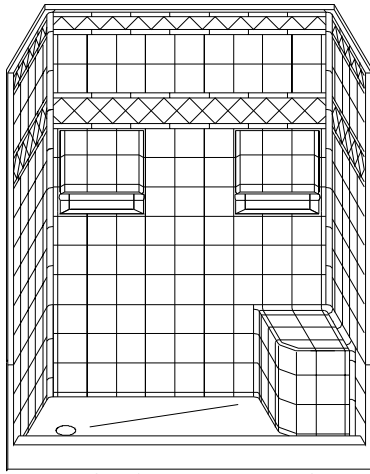

MODEL: 4LDSS6030

ALL ACCESSORIES OPTIONAL

Remodeler

PERSPECTIVE VIEW - N.T.S.
MODEL SHOWN HERE AS: LEFT HAND

TOP VIEW - SCALE $\frac{3}{8}'' = 1'-0''$

ASSEMBLY VIEW - N.T.S.

FRONT ELEVATION - SCALE: $\frac{3}{8}'' = 1'-0''$

Features:

- Gelcoat/fiberglass four-piece seat shower module
- "Diamond Tile" wall finish, white (standard)
- Integral full wood backing for strength and unlimited accessory placement
- The authentic look of ceramic tile without the grout
- Easy in-place assembly from the front

* - SEE BACK FOR DETAIL SECTIONS

PRODUCT SPECIFICATIONS:

- Four-piece seat shower module shall be constructed of gelcoat/fiberglass with full integral plywood backing in the walls
- Rough-In: Stud opening +1/4" -0" Nominal Dimensions.