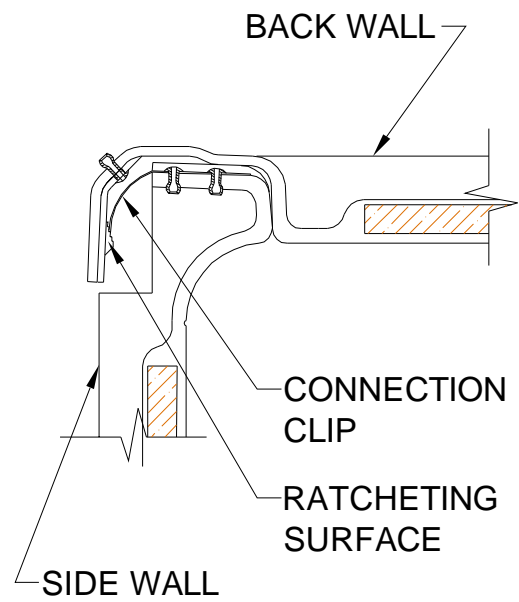

* - SEE BACK FOR DETAIL SECTIONS

PRODUCT SPECIFICATIONS:

- Four-piece seat shower module shall be constructed of gelcoat/fiberglass with full integral plywood backing in the walls
- Rough-In: Stud opening +1/4" -0" Nominal Dimensions.

ACCESSORIES:

INSTALLED BY OTHERS:

- Grab bar
- Mixing valve, pressure balanced, lever handle, preplumbed tee to supply elbow
- Vacuum breaker
- Curtain and rod

CODES:

- Designed and manufactured in compliance with the following standards and codes:
- A.N.S.I. Z1241.2 Standards for plastic Bathtubs and Showers

NOTICE OF LIMITATION:

- Non U.P.C. OR I.P.C.

DIV. OF FIBERGLASS SYSTEMS INC.
www.best-bath.com 1-800-727-9907

We reserve the right to make revisions without notice in the design of fixtures or in packaging unless this right has specifically been waived at the time the order is accepted.

Remodeler

DETAIL A - SCALE N.T.S.
WALL SECTION DETAIL

DETAIL B - SCALE N.T.S.
WALL SNAP JOINT DETAIL

DETAIL C - SCALE N.T.S.
WALL / PAN JOINT DETAIL

DETAIL D - SCALE N.T.S.
TYPICAL FRAMING DETAIL