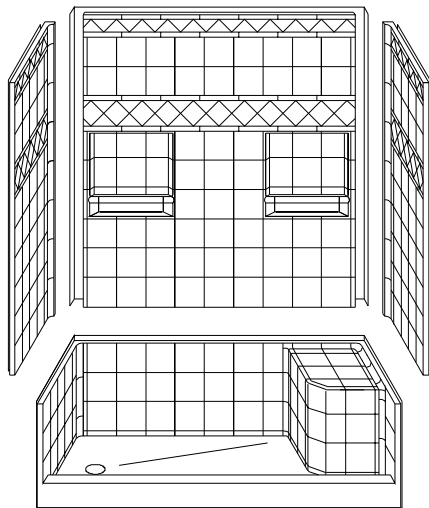

MODEL: 4LDSS6030

ALL ACCESSORIES OPTIONAL

Remodeler

PERSPECTIVE VIEW - N.T.S.
MODEL SHOWN HERE AS: LEFT HAND

TOP VIEW - SCALE $\frac{3}{8}'' = 1'-0''$

ASSEMBLY VIEW - N.T.S.

FRONT ELEVATION - SCALE: $\frac{3}{8}'' = 1'-0''$

Features:

- Gelcoat/fiberglass four-piece seat shower module
- "Diamond Tile" wall finish, white (standard)
- Integral full wood backing for strength and unlimited accessory placement
- The authentic look of ceramic tile without the grout
- Easy in-place assembly from the front

* - SEE BACK FOR DETAIL SECTIONS

PRODUCT SPECIFICATIONS:

- Four-piece seat shower module shall be constructed of gelcoat/fiberglass with full integral plywood backing in the walls
- Rough-In: Stud opening +1/4" -0" Nominal Dimensions.