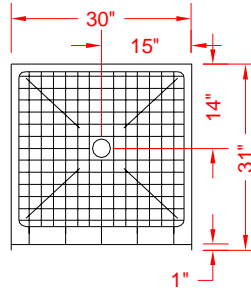

MODEL: RP3030

ALL ACCESSORIES OPTIONAL

Remodeler

PERSPECTIVE VIEW - N.T.S.

TOP VIEW - SCALE $\frac{3}{8}'' = 1'-0''$

Features:

- Gelcoat fiberglass shower pan
- The authentic look of ceramic tile
- No grout cleaning hassles
- No tiles to fall off

FRONT ELEVATION - SCALE: $\frac{3}{8}'' = 1'-0''$

PRODUCT SPECIFICATIONS:

- One-piece shower pan shall be constructed of gelcoat/fiberglass
- Rough-In: Stud opening +1/4" -0" Nominal Dimensions.

C.S.I. FORMAT SPECIFICATION TEXT AVAILABLE