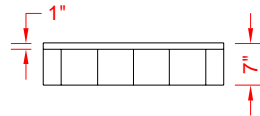

MODEL: RP3030

ALL ACCESSORIES OPTIONAL

Remodeler

PERSPECTIVE VIEW - N.T.S.

TOP VIEW - SCALE $\frac{3}{8}'' = 1'-0''$

Features:

- Gelcoat fiberglass shower pan
- The authentic look of ceramic tile
- No grout cleaning hassles
- No tiles to fall off

FRONT ELEVATION - SCALE: $\frac{3}{8}'' = 1'-0''$

PRODUCT SPECIFICATIONS:

- One-piece shower pan shall be constructed of gelcoat/fiberglass
- Rough-In: Stud opening +1/4" -0" Nominal Dimensions.

C.S.I. FORMAT SPECIFICATION TEXT AVAILABLE