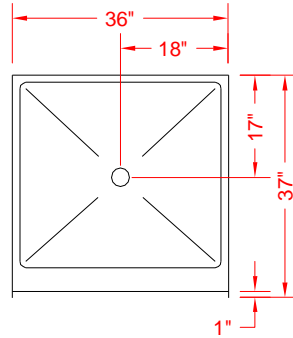

# Remodeler

PERSPECTIVE VIEW - N.T.S.

TOP VIEW - SCALE  $\frac{3}{8}'' = 1'-0''$

### PRODUCT SPECIFICATIONS:

- One-piece shower pan shall be constructed of gelcoat/fiberglass
- Rough-In: Stud opening +1/4" -0" Nominal Dimensions.

C.S.I. FORMAT SPECIFICATION TEXT AVAILABLE