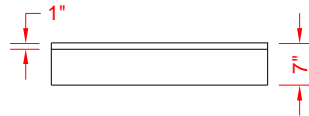

FRONT ELEVATION - SCALE: $\frac{3}{8}'' = 1'-0''$

PRODUCT SPECIFICATIONS:

- -One-piece shower pan shall be constructed of gelcoat/fiberglass
- -Rough-In: Stud opening +1/4" -0" Nominal Dimensions.

C.S.I. FORMAT SPECIFICATION TEXT AVAILABLE

PRODUCT INFORMATION:

- -Accessories: Factory installed, unless prone to damage during installation/shipping. Polished chrome/satin stainless standard, others available.
- -Colors: White as standard, others to match any major fixture manufacturer, also available with sprayable solid surface in many colors

ACCESSORIES:

INSTALLED BY OTHERS:

- -Caulkless drain

CODES:

1. Designed and manufactured in compliance with the following standards and codes:
2. -A.N.S.I. Z1241.2 Standards for plastic Bathtubs and Showers
   - -I.P.C. International Plumbing Code
   - -U.P.C. Uniform Plumbing Code