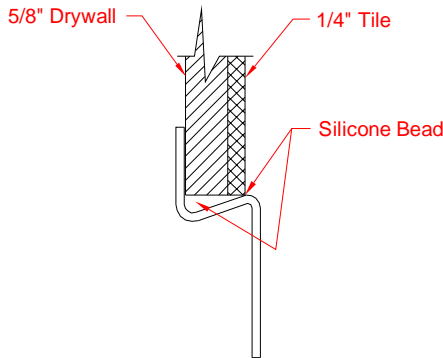

# Remodeler

PERSPECTIVE VIEW - N.T.S.

TOP VIEW - SCALE  $\frac{3}{8}'' = 1'-0''$

FRONT ELEVATION - SCALE:  $\frac{3}{8}'' = 1'-0''$

### Features:

- Gelcoat fiberglass shower pan
- No grout cleaning hassles
- No tiles to fall off

1. Fill indexing pockets with caulk
2. Use 5/8" green board and tile to cover indexing pockets

#### PRODUCT SPECIFICATIONS:

- One-piece shower pan shall be constructed of gelcoat/fiberglass
- Rough-In: Stud opening +1/4" -0" Nominal Dimensions.

C.S.I. FORMAT SPECIFICATION TEXT AVAILABLE