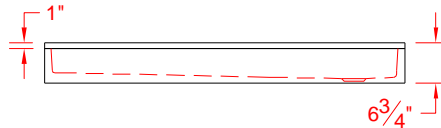

FRONT ELEVATION - SCALE: $\frac{3}{8}'' = 1'-0''$

Features:

- -Gelcoat fiberglass shower pan
- -No grout cleaning hassles
- -No tiles to fall off

1. Fill indexing pockets with caulk
2. Use 5/8" green board and tile to cover indexing pockets

Wall system (by others) on pan

PRODUCT SPECIFICATIONS:

- -One-piece shower pan shall be constructed of gelcoat/fiberglass
- -Rough-In: Stud opening +1/4" -0" Nominal Dimensions.

C.S.I. FORMAT SPECIFICATION TEXT AVAILABLE

PRODUCT INFORMATION:

- -Accessories: Factory installed, unless prone to damage during installation/shipping. Polished chrome/satin stainless standard, others available.
- -Colors: White as standard, others to match any major fixture manufacturer, also available with sprayable solid surface in many colors

ACCESSORIES:

INSTALLED BY OTHERS:

- -Caulkless drain

CODES:

1. Designed and manufactured in compliance with the following standards and codes:
2. -A.N.S.I. Z1241.2 Standards for plastic Bathtubs and Showers
   - -I.P.C. International Plumbing Code
   - -U.P.C. Uniform Plumbing Code