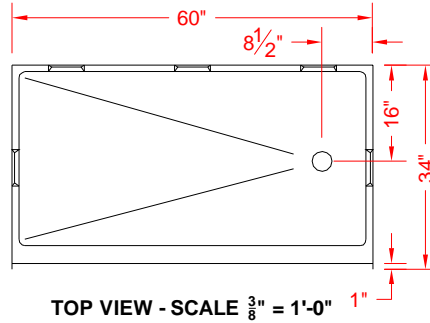

# Remodeler

PERSPECTIVE VIEW - N.T.S.

TOP VIEW - SCALE  $\frac{3}{8}'' = 1'-0''$

FRONT ELEVATION - SCALE:  $\frac{3}{8}'' = 1'-0''$

#### PRODUCT SPECIFICATIONS:

- One-piece shower pan shall be constructed of gelcoat/fiberglass
- Rough-In: Stud opening +1/4" -0" Nominal Dimensions.

C.S.I. FORMAT SPECIFICATION TEXT AVAILABLE