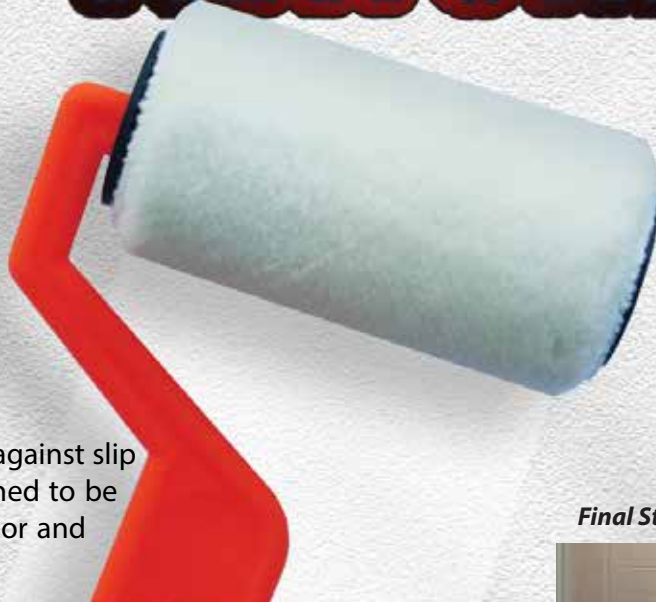

ROLL ON
GRIP TEXTURE

The best line of defense against slip and fall accidents. Designed to be used in demanding indoor and outdoor environments.

Best Bath Roll-on Grip Texture represents the most advanced technology available on the market today in non-slip floor coatings. It is an entirely GREEN, water-based solution that dries crystal clear and creates an invisible anti-skid finish. It creates a lasting bond with practically any surface and reduces the need for regular waxing, buffing and other costly maintenance procedures. **Best Bath Roll-on Grip Texture** does not attract dirt, creates a barrier against stains and spills, and prevents grout from soiling and discoloration. Cleaning simply requires a mild detergent, or soap and water.

Final Step in Floor Safety

Best Bath Roll-on Grip Texture eliminates the need for non-skid strips, surface etchings, rubber mats, and toxic epoxy-based coatings. It works just as well on stone as vinyl composite tile (VCT) and has been enhanced with additives that provide UV protection and prevents the growth of mold and mildew. It does not deface the underlying surface.

Best Bath Roll-on Grip Texture is safe and easy to apply by brush, roller (short nap) or low pressure air spray. One gallon will protect approximately 350 square feet, depending upon the type of surface. It dries quickly and easily and once **Best Bath Roll-on Grip Texture** is applied, it should last one to several years before needing re-application.

Best Bath Roll-on Grip Texture can be applied to most everyday surfaces including *marble, metal, plastic, vinyl, porcelain, slate, ceramic tiles and wood*. It is available in various degrees of coarseness.